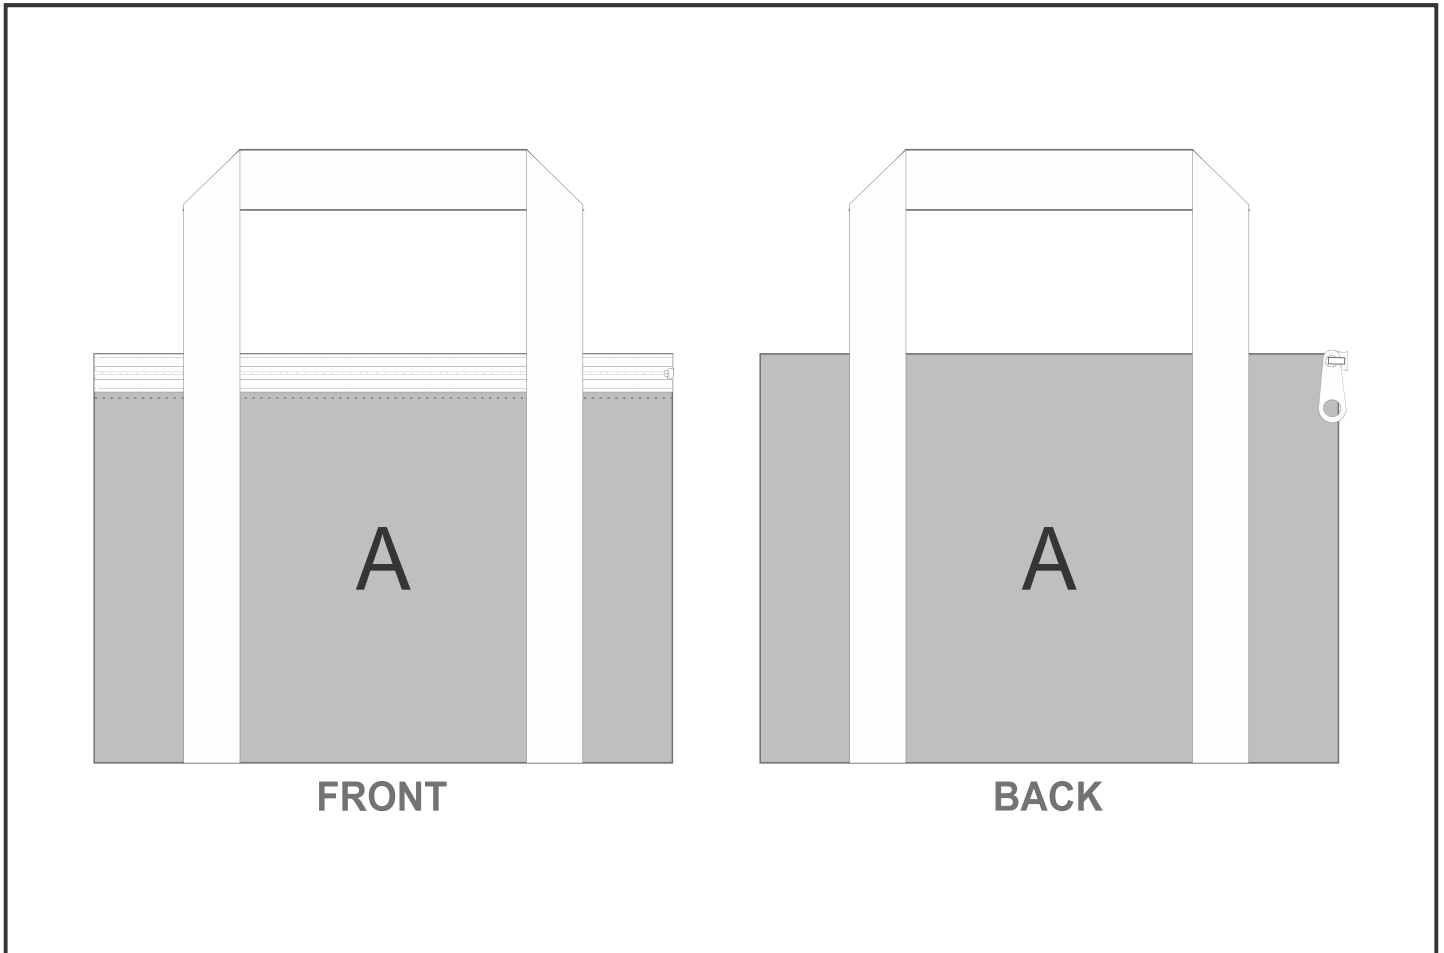

SG-HP-148-G

PPS Hoppla Kruger Polyester 12-Can Cooler

Need to know:

- Includes 1-Position Sublimation (setup fees apply)
- Please Note: We cannot guarantee 100% logo Alignment on all Brandable Panels.

Branding Options:

Position	Branding Method (Branding Code)	No. of Colours	Dimension
A	Custom Sublimation A (CPSUB-A)	Full Colour	959mm wide x 599mm high